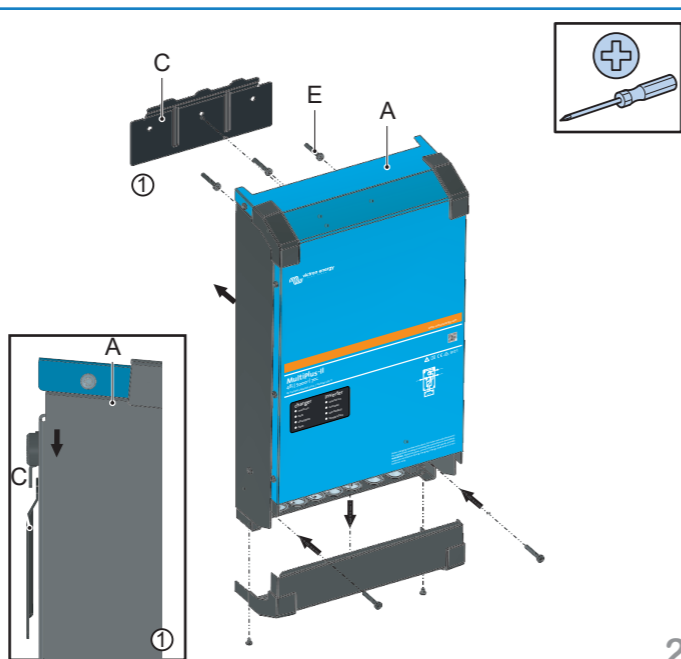

Quick Installation Guide MultiPlus-II

24V 3000VA 230Vac
 48V 3000VA 230Vac (hw rev 08 and above)
 48V 5000VA 230Vac (hw rev 03 and above)

www.victronenergy.com

Included

Not included

For fuse values:
refer to the user manual

Fuse (not included)

Terminals explanation
 Read the manual
 1 - Push button A
 2 - Remote On/Off
 3,4 - VE.Bus
 5 - Current Sense
 6 - a,b (+,-) K1
 c,d (+,-) Ext. GND
 e,f (+,-) Aux2
 g,h (+,-) Aux1
 7 - a,b (+,-) T-Sense
 c,d (+,-) V-Sense
 8 - Aux Relay