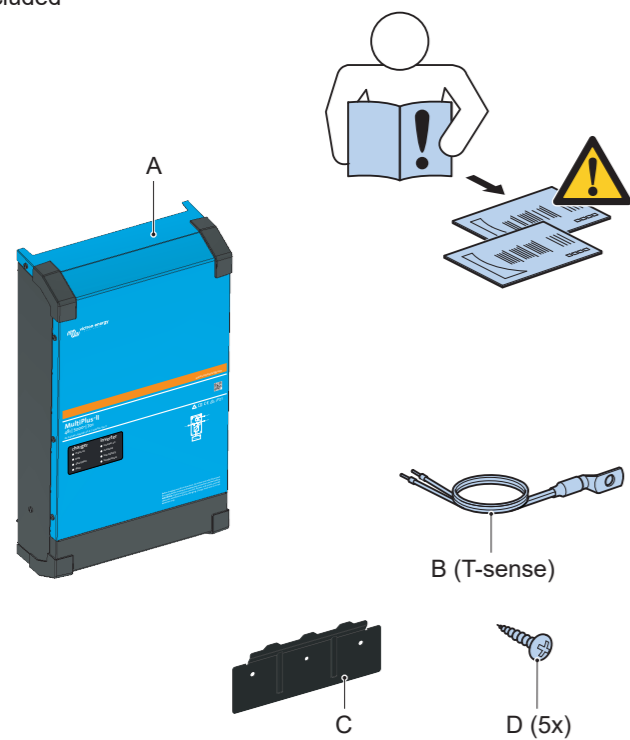

Quick Installation Guide MultiPlus-II

24V 3000VA 230Vac
 48V 3000VA 230Vac (hw rev 08 and above)
 48V 5000VA 230Vac (hw rev 03 and above)

www.victronenergy.com

Included

Not included

For fuse values:
refer to the user manual

Fuse (not included)

Terminals explanation
 Read the manual
 1 - Push button A
 2 - Remote On/Off
 3,4 - VE.Bus
 5 - Current Sense
 6 - a,b (+,-) K1
 c,d (+,-) Ext. GND
 e,f (+,-) Aux2
 g,h (+,-) Aux1
 7 - a,b (+,-) T-Sense
 c,d (+,-) V-Sense
 8 - Aux Relay