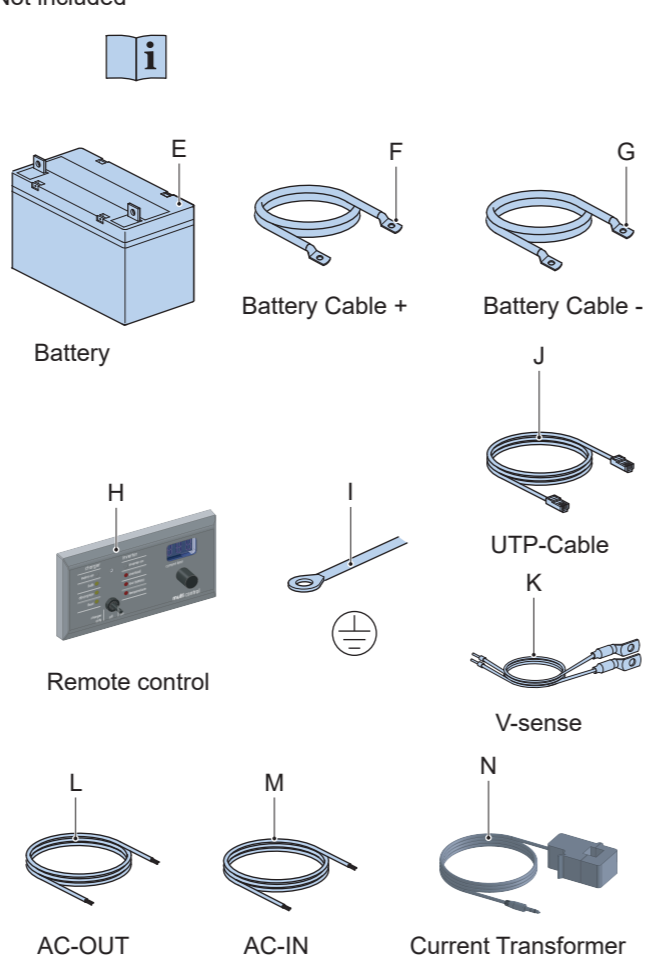

Quick Installation Guide MultiPlus-II

24V 3000VA 230Vac
 48V 3000VA 230Vac (hw rev 08 and above)
 48V 5000VA 230Vac (hw rev 03 and above)

www.victronenergy.com

Included

Not included

For fuse values:
refer to the user manual

Fuse (not included)

Terminals explanation
 Read the manual
 1 - Push button A
 2 - Remote On/Off
 3,4 - VE.Bus
 5 - Current Sense
 6 - a,b (+,-) K1
 c,d (+,-) Ext. GND
 e,f (+,-) Aux2
 g,h (+,-) Aux1
 7 - a,b (+,-) T-Sense
 c,d (+,-) V-Sense
 8 - Aux Relay