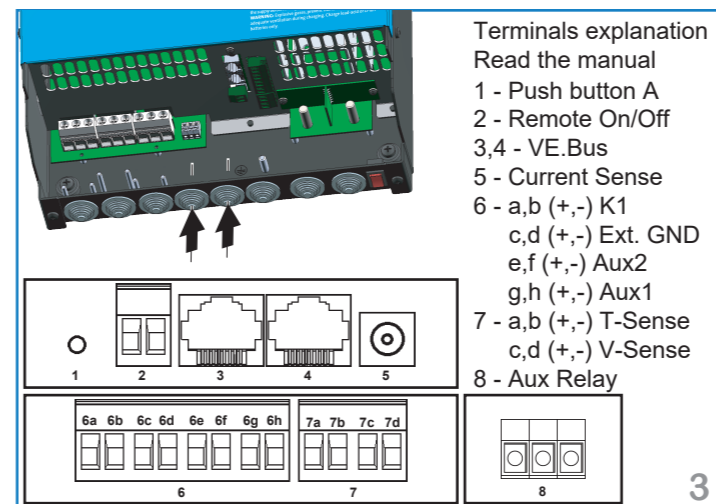

Quick Installation Guide MultiPlus-II

24V 3000VA 230Vac
 48V 3000VA 230Vac (hw rev 08 and above)
 48V 5000VA 230Vac (hw rev 03 and above)

www.victronenergy.com

Included

Not included

For fuse values:
refer to the user manual

Fuse (not included)

Terminals explanation
 Read the manual
 1 - Push button A
 2 - Remote On/Off
 3,4 - VE.Bus
 5 - Current Sense
 6 - a,b (+,-) K1
 c,d (+,-) Ext. GND
 e,f (+,-) Aux2
 g,h (+,-) Aux1
 7 - a,b (+,-) T-Sense
 c,d (+,-) V-Sense
 8 - Aux Relay