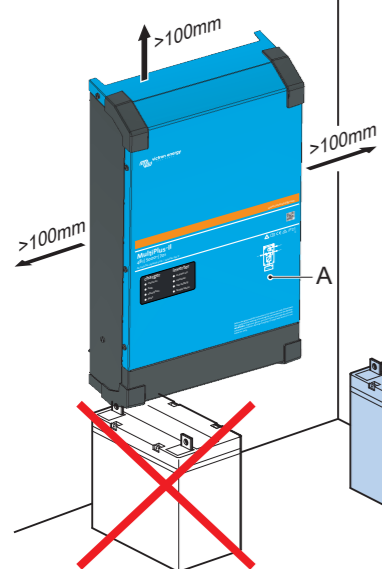

Quick Installation Guide MultiPlus-II

24V 3000VA 230Vac
 48V 3000VA 230Vac (hw rev 08 and above)
 48V 5000VA 230Vac (hw rev 03 and above)

www.victronenergy.com

Included

Not included

For fuse values:
refer to the user manual

Fuse (not included)

Terminals explanation
 Read the manual
 1 - Push button A
 2 - Remote On/Off
 3,4 - VE.Bus
 5 - Current Sense
 6 - a,b (+,-) K1
 c,d (+,-) Ext. GND
 e,f (+,-) Aux2
 g,h (+,-) Aux1
 7 - a,b (+,-) T-Sense
 c,d (+,-) V-Sense
 8 - Aux Relay